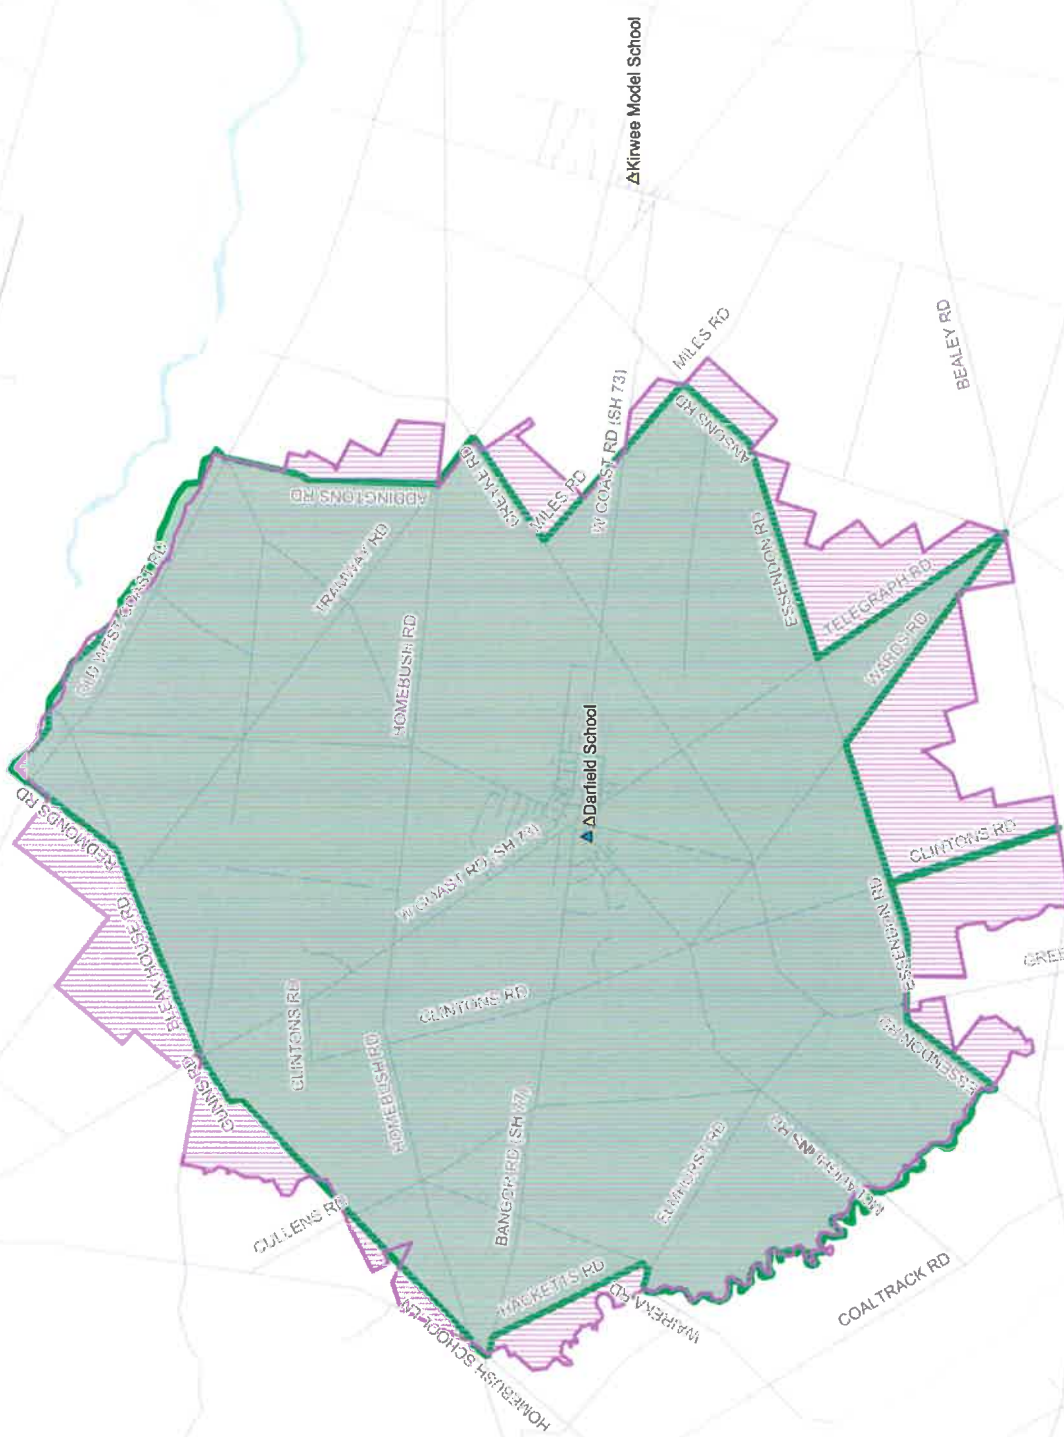

Darfield School - Current and Potential Amended Enrolment Scheme

ASheffield Contributing School

AGlenburn School

AHororata School

AGreendale School

AKirwee Model School

ADarfield School